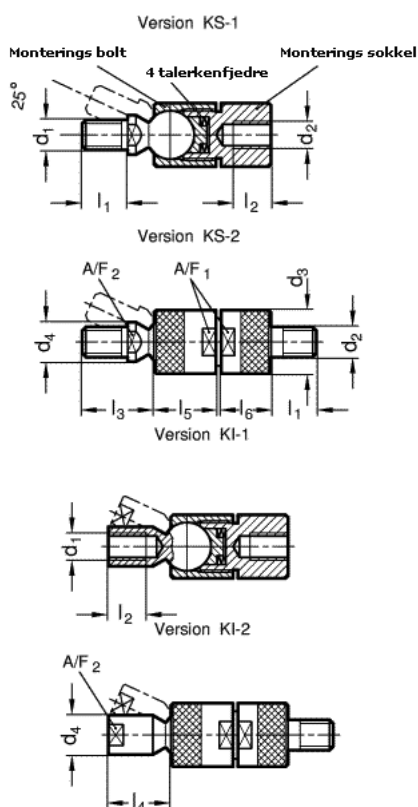

Data Sheet

Article number: 20072510

Description: E+G Ball joints
GN 782-M8-KI-1

Measures

d1 = M 8	l5 = 18.5
d2 = M 8	l6 = 15
d3 = 19	sw1 = 17
d4 = 11	sw2 = 9
l1 = 12	
l2 = 10	
l3 = 19.5	
l4 = 18.0	